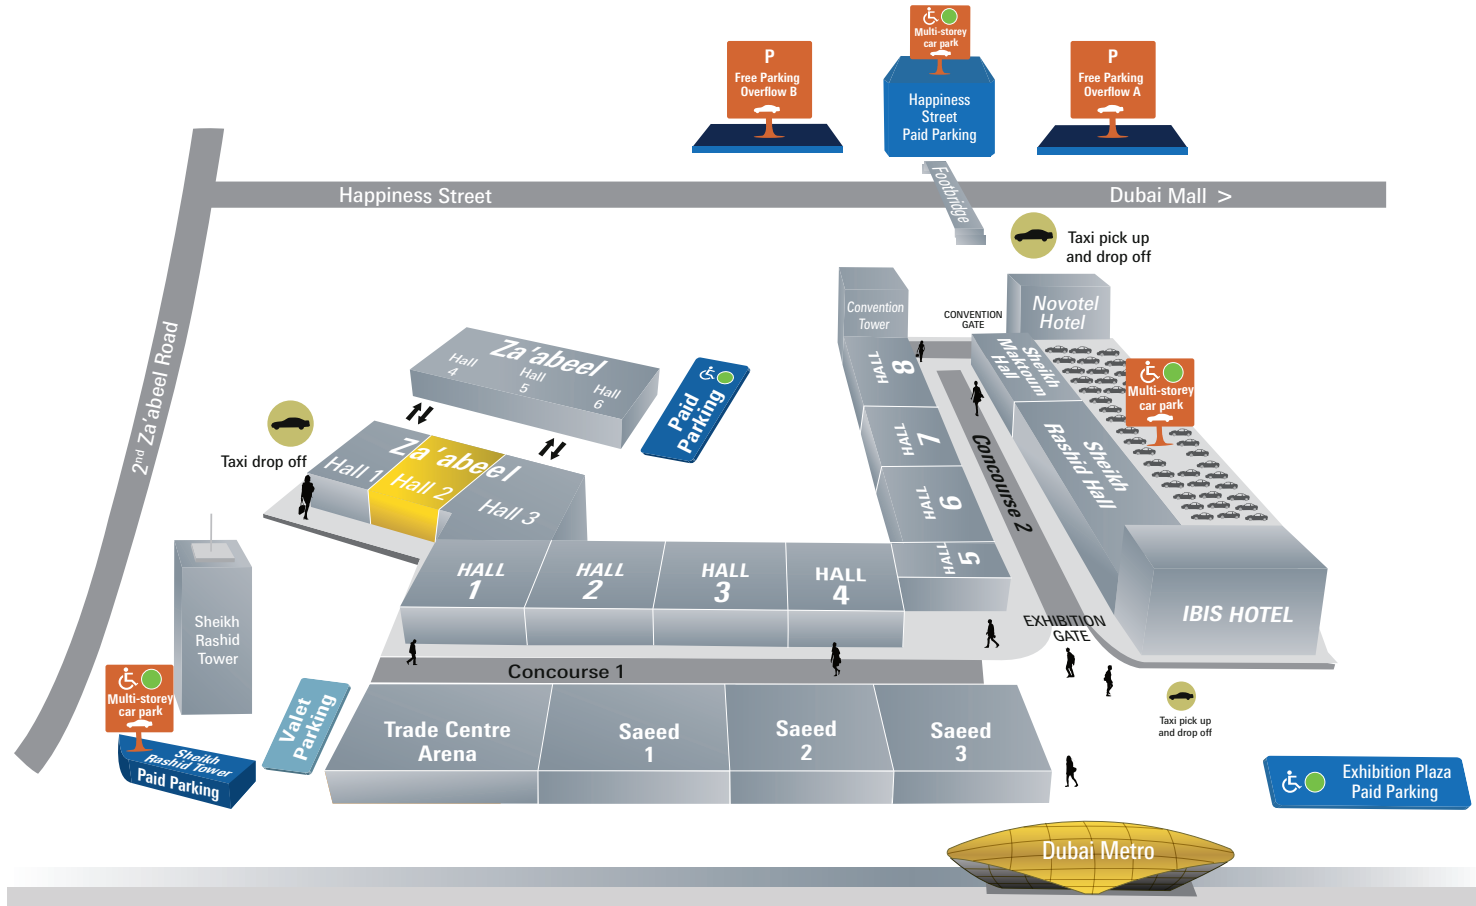

Venue Plan

hardware+tools
MIDDLE EAST
Za'abeel Hall 2

Co-located with
automechanika
DUBAI
Za'abeel Hall 3, Halls 1 – 8, Saeed Halls 1 – 3 and Trade Centre Arena

 Electric Car Charging Units